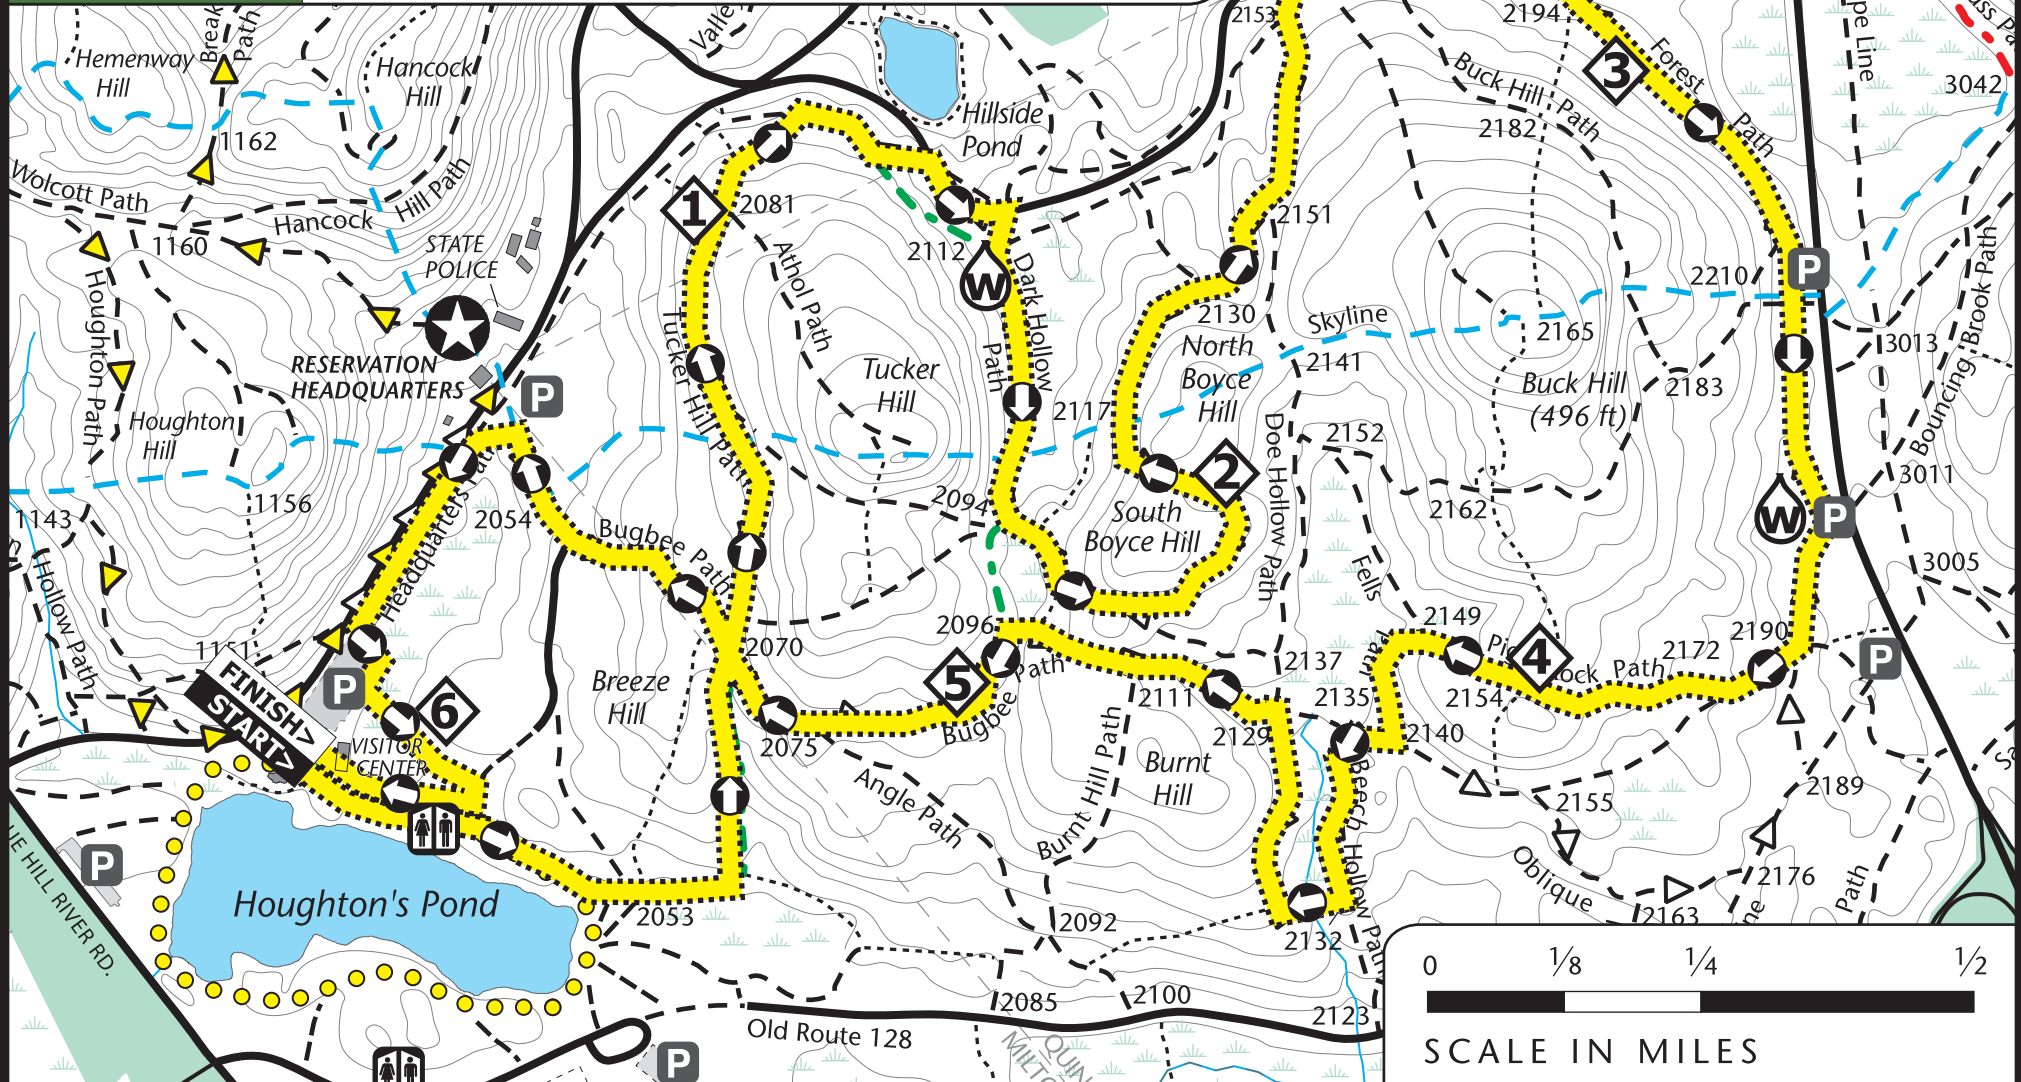

Houghton's Pond Trail Race

6.2 mi.
REV 09/08

www.colonialrunners.org

SCALE IN MILES

LEGEND

Intersection Marker: The four digit numbers seen on the map designate trail intersections. Look for the corresponding white wooden signs with black numbers on trees or posts along the trails.

- | | | | |
|---------------------------|--------------|---|---------------------|
| Reservation Headquarters | Structure | Town Boundary | Course Direction |
| Parking | Narrow Trail | Wetlands | Approx. Mile Marker |
| Canoe Launch | Wide Trail | Pond | Water Stop |
| Restrooms (seasonal only) | Paved Road | Brook, River | |
| Observation Towers | Railroad | Contour Lines
6 meter (19.7 ft) interval | |